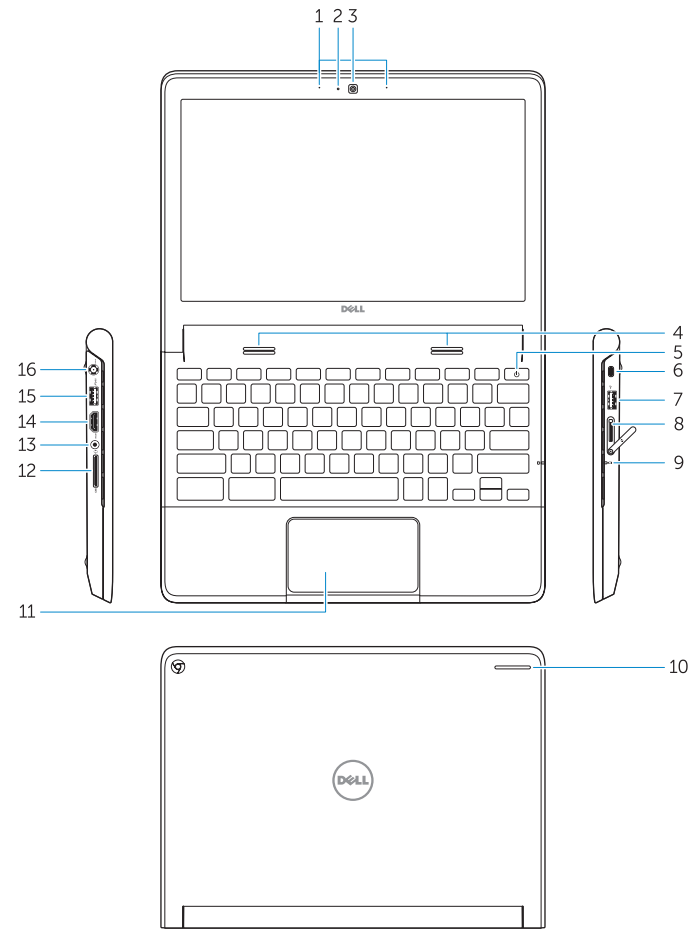

## Features

特色 | 機能

1. Microphones
2. Camera-status light
3. Camera
4. Speakers
5. Power button
6. Security lock slot
7. USB 2.0 connector
8. SIM reader (optional)
9. Battery-status light
10. Activity light